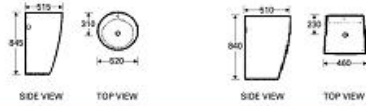

Cube

5406
435(L) x 435(W) x 190(H)mm

Cube

540E
463(L) x 448(W) x 193(H)mm

Geo

5502
510(L) x 410(W) x 477(H)mm

Cube

5501
473(L) x 460(W) x 677(H)mm

Mop Sink Series

Urinal Series

Uno

U508
Wall-hung urinal bowl
225(L) x 350(W) x 620(H)mm

Uno

U508 TI CN (with top inlet cleansing nozzle)
Wall-hung urinal bowl
225(L) x 350(W) x 620(H)mm

cleansing nozzle

NEW

Tono

9506 (top inlet)
Wall-hung urinal
303(L) x 285(W) x 690(H)mm

Urinal Series

Technical Drawings | Free Standing Basin

G-001 • 515(L) x 520(W) x 845(H)mm **G-002** • 510(L) x 460(W) x 840(H)mm

Technical Drawings | One Piece WC series